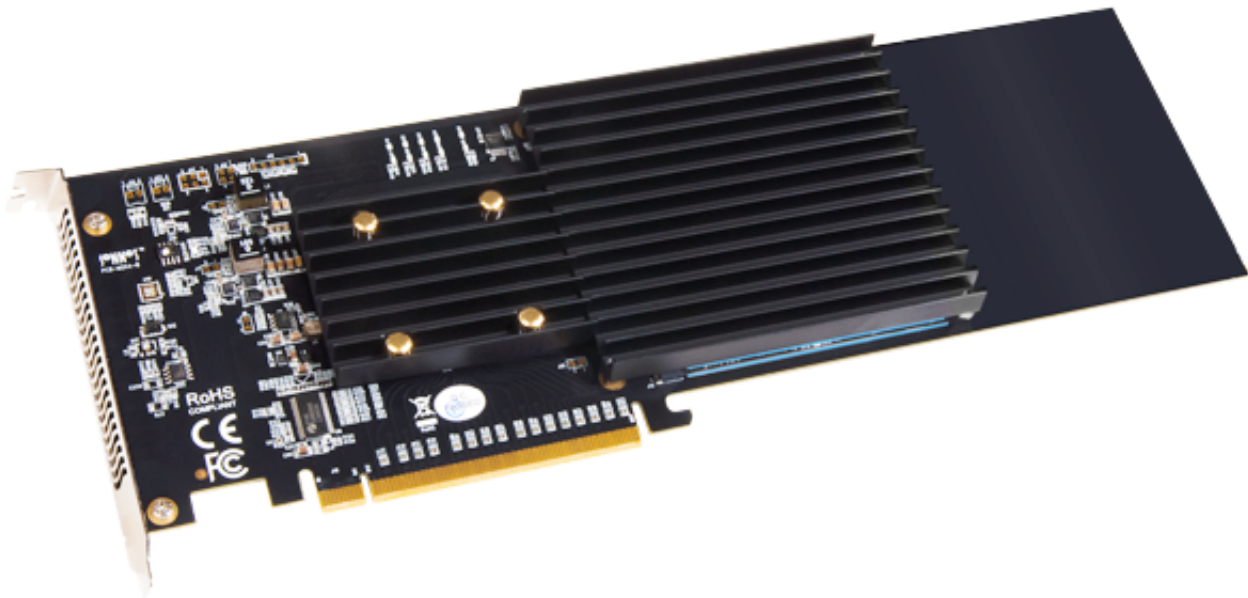

This watermarked comp image is for previewing purposes only.

ID 2468711

© Milan Surkala | Dreamstime.com

If you use Boot Camp, using a Radeon MPX Module and a third-party AMD graphics card isn't supported when your Mac is using Windows.. 4 Port PCIe PCI-e to USB 3.0 Expansion Card - USB 3.0 Hub Controller PCI Express Card Adapter w/ Extra Molex 4pin LP4 Power.

1. [pcie cards](#)
2. [pcie cards reddit](#)
3. [pcie cards explained](#)

Limited time offer, ends 10/31 Type: PCI Express to USB Card; External USB Ports: 4-port USB 3.. You can choose your MPX Modules when you order your Mac Pro or order them separately from Apple.. Ultimately, by purchasing a Thunderbolt 2 expansion chassis it is possible - and even quite easy - to add a PCIe card or multiple PCIe cards to a Cylinder Mac Pro.

0 is 10 times faster than USB 2.0 Power Adapter Cable - With dual mini 6 Pin to 8 Pin PCIe video card power adapter cable for Mac Pro. [Farming Simulator 19 Mac Download Free](#)

[Apple](#)

[Applecare 3 Year Protection Plan For Mac](#)